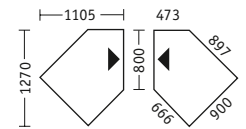

Extensions