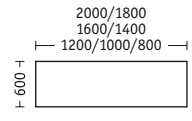

Side tables