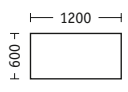

Desks

Return tables

Side tables

Extensions

3. level

Dimensions in mm