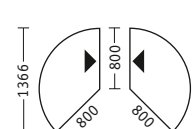

Extensions