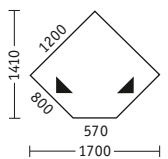

Extensions