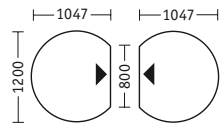

Extensions