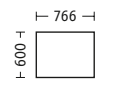

Desks

Return tables

Side tables

Extensions

3. level

Dimensions in mm