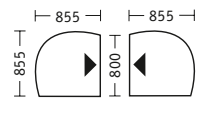

Extensions