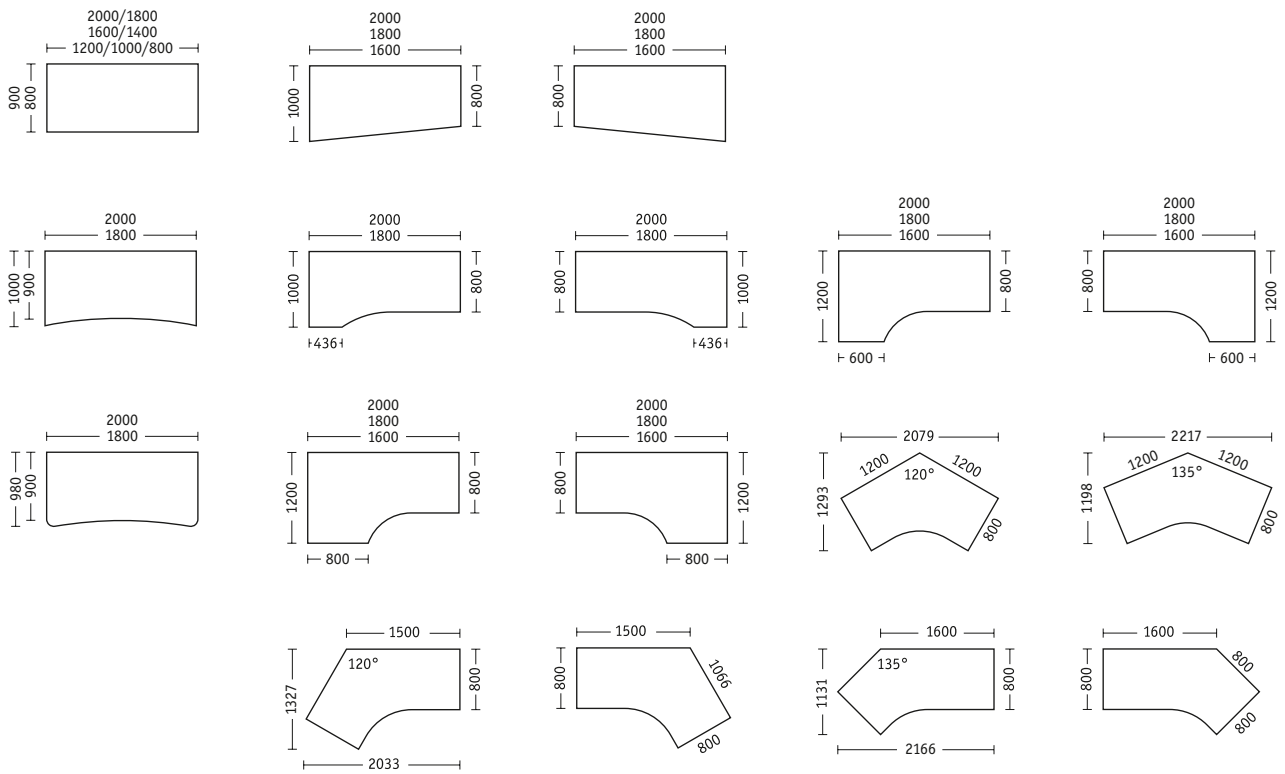

Desks

Return tables

Side tables

Extensions

3. level

Dimensions in mm